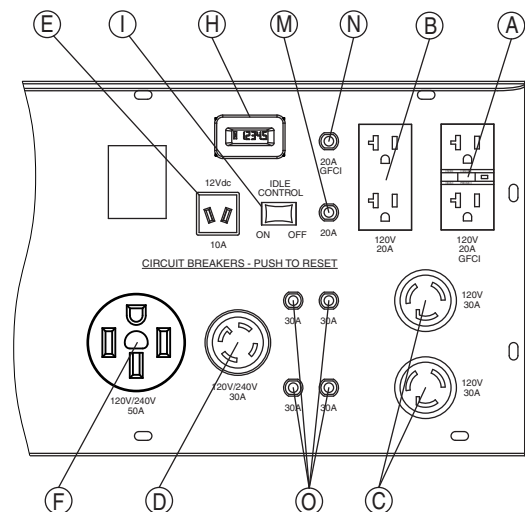

features

- GENERAC OHVI OVERHEAD VALVE INDUSTRIAL ENGINE WITH FULL PRESSURE LUBRICATION AND SPIN-ON FILTER
- HIGH PERFORMANCE ALTERNATOR
- RESIN FUEL TANK WITH FUEL GAUGE
- FIXED HANDLES
- 12.3" PNEUMATIC WHEELS
- 1.25" HARDENED STEEL TUBE CRADLE
- CIRCUIT BREAKER PROTECTED OUTLETS
- LOW TONE MUFFLER

customer connections

Outlets

A	2x5-20R GFCI
B	2x5-20R
C	2xL5-30R
D	1xL14-30R
E	12VDC Battery Charger Output
F	1x14-50R

Circuit Breakers

M	(1) 20A
N	(1) 20A GFCI
O	(4) 30A

Other Features

H	Hour Meter with Maintenance Reset
I	Idle Control

GP15000E

specifications

Product Series	GP15000E
Model	5734-0
Configuration/Emissions	49-State
A/C Rated Output Watts:	15000
A/C Maximum Output Watts:	22500
A/C Voltage	120/240VAC
A/C Frequency	60 Hz
Rated 120/240 VAC Amperage	62.5
Max 120/240 VAC Amperage	93.8
Engine Displacement	992cc
Engine Type	OHVI
Engine RPM	3600
Recommended Oil	5W30
Lubrication Method	Full Pressure
Choke Type	Manual Lever
Fuel Shut Off	Manual Lever
Idle Control	No Load Low Speed
Starting Method	Electric
Battery	Included
Battery Size	12VDC 365 CCA
Low Oil Shutdown Method	Low Pressure

Start Switch Type	3-Position
Switch Location	On Engine
Single-Point Lifting Eye	Included
Fuel Gauge	Built-In
Fuel Tank Capacity (Gal)	16
Fuel Tank Capacity (Liters)	60.56
Run Time at 50% (Hours)	10
Cord Set	No
Handle Style	Fixed
Wheel type	12.3" Pneumatic Wheels
Maintenance Kit	Sold Separately
Warranty - Residential	2 Year
Warranty - Commercial	1 Year