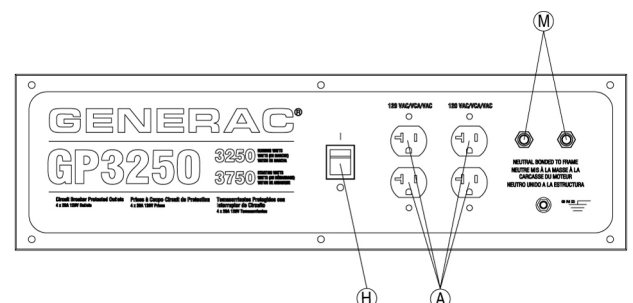

## GP3250

GP SERIES  
Commercial/Residential  
Portable Generators

1 of 2

A/C Rated Output Watts: 3250  
A/C Maximum Output Watts: 3750

Model 5724-0

UPC Number: 696471057249  
Emissions Certification: 49/CSA

### customer connections

Connection Outlets

A (4) 5-20R 120V

Circuit Breakers

M (2) 13.5A

Other Features

H Off/On/Start Switch

## specifications

Product Series	GP3250
Model	5724-0
Configuration/Emissions	49/CSA
A/C Rated Output Watts:	3250
A/C Maximum Output Watts:	3750
A/C Voltage	120VAC
A/C Frequency	60 Hz
Rated 120/240 VAC Amperage	27.1
Max 120/240 VAC Amperage	31.3
Engine Displacement	206cc
Engine Type	OHV
Engine RPM	3600
Recommended Oil	SAE 30
Lubrication Method	Splash Sump
Choke Type	Manual Lever
Fuel Shut Off	Manual Lever
Idle Control	Full Speed
Starting Method	Manual
Battery	N/A
Battery Size	N/A
Low Oil Shutdown Method	Low Level