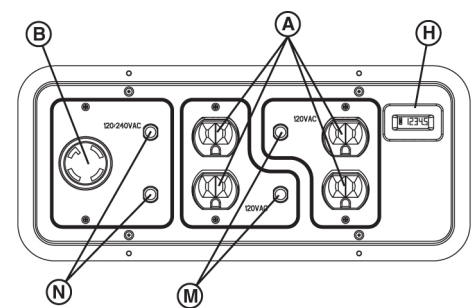

Other Features

H	Hour Meter