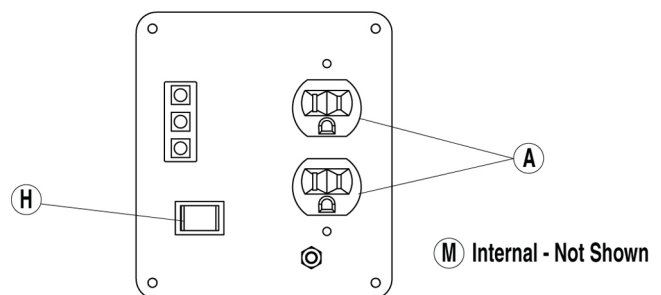

customer connections

Connection Outlets

A  2x5-15R

Circuit Breakers

M  Internal Circuit Breakers

Other Features

H  Flex Power

specifications

Product Series	iX800
Model	5791-0
Configuration/Emissions	49-State
A/C Rated Output Watts:	800
A/C Maximum Output Watts:	850
A/C Voltage	120VAC
A/C Frequency	60 Hz
Rated 120/240 VAC Amperage	6.6
Max 120/240 VAC Amperage	7.1
Engine Displacement	38cc
Engine Type	OHV
Engine RPM	Variable
Recommended Oil	SAE 30
Lubrication Method	Splash Sump
Choke Type	Manual Lever
Fuel Shut Off	Manual Lever
Idle Control	FlexPower
Starting Method	Manual
Battery	N/A
Battery Size	N/A
Low Oil Shutdown Method	Low Level