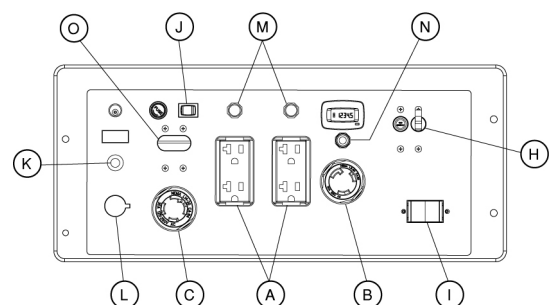

XP6500E

XP SERIES
Commercial/Residential
Portable Generators

A/C Rated Output Watts: 6500
A/C Maximum Output Watts: 8125

Model 5930-0

UPC Number: 696471059304
Emissions Certification: 49/CSA

features

- FULL PANEL GFCI PROTECTION-OSHA COMPLIANT
- IDLE CONTROL SAVES FUEL AND REDUCES NOISE
- 120/240V SELECTOR SWITCH FOR FULL 120V POWER
- INTEGRATED LIFTING EYE FOR TRANSPORT AND SECURITY
- GENERAC OHVI ENGINE, FULL PRESSURE LUBRICATION
- LOW-OIL PRESSURE SHUT-DOWN PROTECTION
- ALL ENGINE CONTROLS LOCATED ON OUTLET PANEL
- LOCKING FOLD-DOWN HANDLES AND NEVER-FLAT WHEELS
- FULL-WRAP, 1¼" HARDENED STEEL TUBE CRADLE
- ELECTRIC START W/RECOIL BACKUP, BATTERY INCLUDED

customer connections

Connection Outlets

A	(4) 5-20R 120V
B	1xL5-30R
C	1xL14-30R

Circuit Breakers

M	(2) 20A
N	(1) 30A
O	(1) 30A

Other Features

H	Full Panel GFCI Module
I	120/240 Volt Selector
J	Idle Control
K	Choke
L	Fuel Cut-Off

XP6500E

specifications

Product Series	XP6500E
Model	5930-0
Configuration/Emissions	49/CSA
A/C Rated Output Watts:	6500
A/C Maximum Output Watts:	8125
A/C Voltage	120/240VAC
A/C Frequency	60 Hz
Rated 120/240 VAC Amperage	27.1
Max 120/240 VAC Amperage	33.9
Engine Displacement	410cc
Engine Type	OHVI
Engine RPM	Variable
Recommended Oil	SAE 30
Lubrication Method	Full Pressure
Choke Type	On Control Panel
Fuel Shut Off	On Control Panel
Idle Control	Yes
Starting Method	Electric/Manual
Battery	Included
Battery Size	12VDC 10 Ahr
Low Oil Shutdown Method	Low Pressure

Start Switch Type	3-Position
Switch Location	On Control Panel
Single-Point Lifting Eye	Included
Fuel Gauge	Built-in Tank
Fuel Tank Capacity (Gal)	9.00
Fuel Tank Capacity (Ltrs)	34.07
Run Time at 50% (Hours)	11.00
Cord Set	N/A
Handle Style	Folding Interlocked
Wheel type	10.5" Semi-Solid Wheels
Maintenance Kit	Included
Warranty - Residential	3 Year
Warranty - Commercial	2 Year